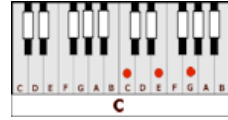

## GUITAR / KEYBOARD CHORDS:

**G** = 320003

**Am** = xo2210

**C** = x32010

**D** = xx0232

**Bm** = xx4432

**Em** = o22000

**BREAK:** Em No no.... aint your color, baby C (stop)

(a capella) **CHORUS:** 'Cause Blue..looks good on the sky  
 Looks good on that neon buzzin' on the wall but darling, it don't match your eyes  
 I'm tellin' you..you don't need that guy  
 It's so black and white..he's stealin' your thunder  
 Baby, blue ain't your color

**ENDING CHORUS:** Blue..looks good on the sky  
 Looks good on that neon buzzin' on the wall but darling, it don't match your eyes  
 I'm tellin' you..you don't need that guy  
 It's so black and white..he's stealin' your thunder  
 Baby, blue ain't your color  
 Blue ain't your color  
 umm mm no, no baby  
 Call me baby  
 Let me light up your world  
 Am - G  
 Am - G (stop)