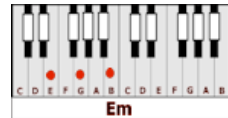

## GUITAR / KEYBOARD CHORDS:

**G** = 320003

**Am** = xo2210

**C** = x32010

**D** = xx0232

**Bm** = xx4432

**Em** = o22000

**CHORUS:** Blue..looks good on the sky

Looks good on that neon buzzin' on the wall, but darling, it don't match your eyes  
 I'm tellin' you..you don't need that guy  
 It's so black and white..he's stealin' your thunder  
 Baby, blue ain't your color

**BREAK:** Em No no.... aint your color, baby C (stop)

(a capella) **CHORUS:** 'Cause Blue..looks good on the sky  
 Looks good on that neon buzzin' on the wall but darling, it don't match your eyes  
 I'm tellin' you..you don't need that guy  
 It's so black and white..he's stealin' your thunder  
 Baby, blue ain't your color

**ENDING CHORUS:** Blue..looks good on the sky  
 Looks good on that neon buzzin' on the wall but darling, it don't match your eyes  
 I'm tellin' you..you don't need that guy  
 It's so black and white..he's stealin' your thunder  
 Baby, blue ain't your color  
 Blue ain't your color  
 umm mm no, no baby  
 Call me baby  
 Let me light up your world  
 Am - G  
 Am - G (stop)