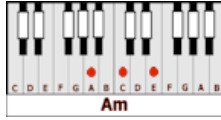

BLUE AIN'T YOUR COLOR - Keith Urban (G)

GUITAR / KEYBOARD CHORDS:

G = 320003

Am = xo2210

C = x32010

D = xx0232

Bm = xx4432

Em = o22000

NO INTRO

I can..see you over there staring at your drink watchin' that ice sink..all alone tonight
And..chances are you're sittin' here in this bar 'cause he ain't gonna treat you right
Well, it's..probably not my place, but I'm gonna say it anyway..'cause you look like
You..haven't felt the fire, had a little fun, hadn't had a smile..in a little while..baby

CHORUS: Blue..looks good on the sky

Looks good on that neon buzzin' on the wall, but darling, it don't match your eyes
I'm tellin' you..you don't need that guy
It's so black and white..he's stealin' your thunder
Baby, blue ain't your color

I'm not tryna..be another just pick you up kinda guy, tryna drink you up, tryna take you home
But I just don't understand how another man can take your sun and turn it ice cold
Well, I've..had enough to drink and it's makin' me think that I just might
Tell you..if I were a painter I wouldn't change ya I'd just paint you bright..baby