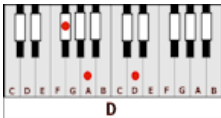

## GUITAR / KEYBOARD CHORDS:

**G** = 320003

**Am** = xo2210

**C** = x32010

**D** = xx0232

**Bm** = xx4432

**Em** = o22000

**CHORUS:** Blue..looks good on the sky

Looks good on that neon buzzin' on the wall, but darling, it don't match your eyes  
 I'm tellin' you..you don't need that guy  
 It's so black and white..he's stealin' your thunder  
 Baby, blue ain't your color

**BREAK:** Em No no.... aint your color, baby C (stop)

(a capella) **CHORUS:** 'Cause Blue..looks good on the sky  
 Looks good on that neon buzzin' on the wall but darling, it don't match your eyes  
 I'm tellin' you..you don't need that guy  
 It's so black and white..he's stealin' your thunder  
 Baby, blue ain't your color

**ENDING CHORUS:** Blue..looks good on the sky  
 Looks good on that neon buzzin' on the wall but darling, it don't match your eyes  
 I'm tellin' you..you don't need that guy  
 It's so black and white..he's stealin' your thunder  
 Baby, blue ain't your color  
 Blue ain't your color  
 umm mm no, no baby  
 Call me baby  
 Let me light up your world  
 Am - G  
 Am - G (stop)