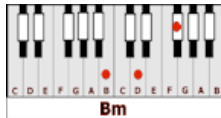

# BLUE AIN'T YOUR COLOR - Keith Urban (G)

## GUITAR / KEYBOARD CHORDS:

**G** = 320003

**Am** = xo2210

**C** = x32010

**D** = xx0232

**Bm** = xx4432

**Em** = o22000

**BREAK:** Em No no.... aint your color, baby C (stop)

(a capella) **CHORUS:** 'Cause Blue..looks good on the sky  
 Looks good on that neon buzzin' on the wall but darling, it don't match your eyes  
 I'm tellin' you..you don't need that guy  
 It's so black and white..he's stealin' your thunder  
 Baby, blue ain't your color

**ENDING CHORUS:** Blue..looks good on the sky  
 Looks good on that neon buzzin' on the wall but darling, it don't match your eyes  
 I'm tellin' you..you don't need that guy  
 It's so black and white..he's stealin' your thunder  
 Baby, blue ain't your color  
 Blue ain't your color  
 umm mm no, no baby  
 Call me baby  
 Let me light up your world  
 Am - G  
 Am - G (stop)